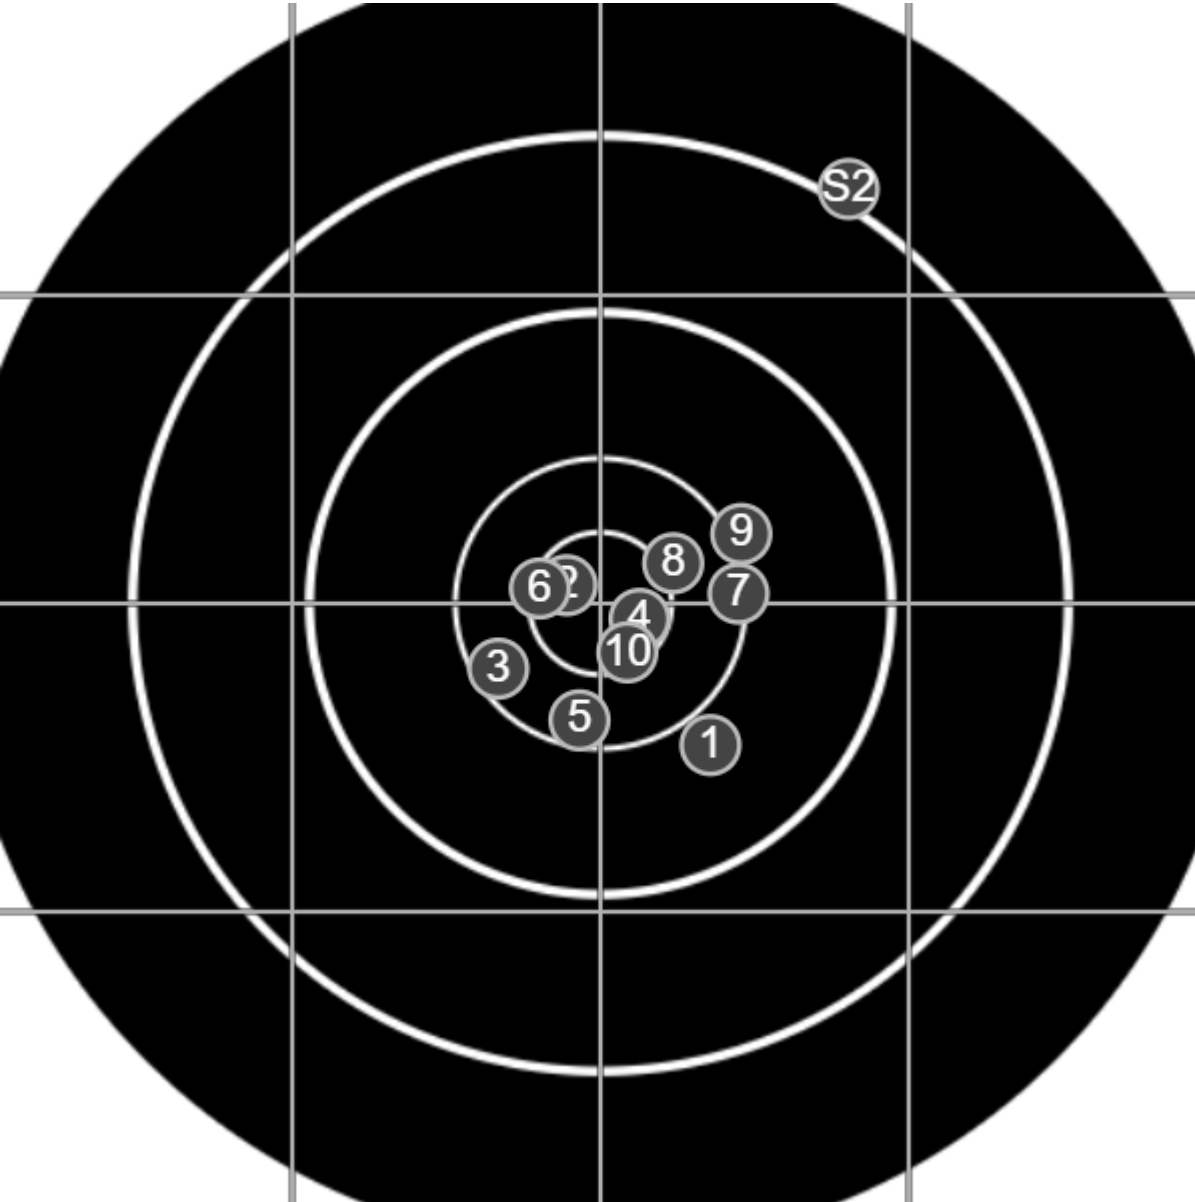

BRC Series Shoot
Series 4
900yd

BRC T4 [-57]
AU-LR

Group: 239.7 mm
(209.6w x 182.1h)

(F)

Shooter
Garry Cafe[m28]

58.4

FINAL

v: 1761, sd: 11.4